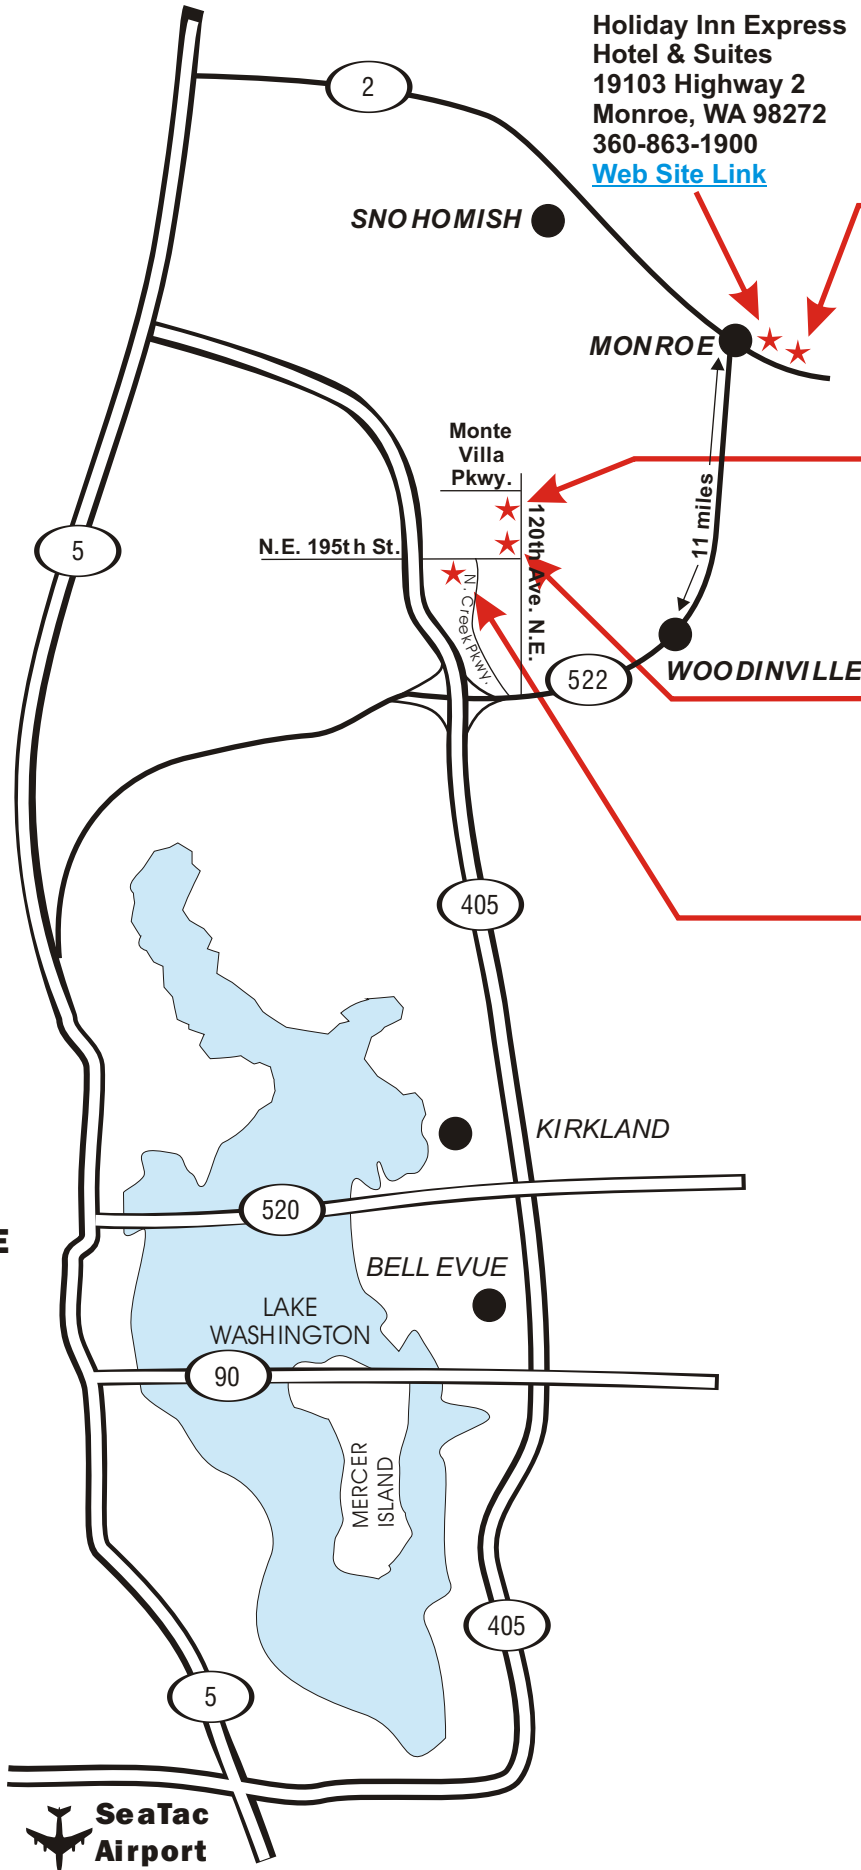

EVERETT

SEATTLE

Driving Directions to Research International from Downtown Seattle:

- Get onto I-5 and exit on to either the I-90 or Highway 520 eastbound.
- Take I-405 north to 522 east (exit 23).
- Take 522 east all the way into Monroe.
- Turn RIGHT onto Stevens Pass Hwy/US-2.
- Turn LEFT at 179th Ave. SE.
- Turn RIGHT onto 147th St. SE.
- 147th St. SE becomes Beaton Rd. SE.

Driving directions to Research International from SeaTac International Airport:

- Drive East on RENTAL CAR RETURN toward PARKING TERMINAL.
- Turn LEFT onto PARKING TERMINAL.
- Continue LEFT onto SEA TAC AIRPORT.
- Turn SLIGHT RIGHT onto TERMINAL/PARKING/RENTAL CAR RETURN.
- Stay straight to go onto N. EXIT DR.
- Merge onto WA-518 E. toward I-5/Seattle/Tacoma/I-405.
- Take I-405 N. toward Renton/Bellevue.
- Merge onto WA-522 E. via exit number 23 toward WA-202/Monroe/Wenatchee.
- Turn RIGHT onto Stevens Pass Hwy/US-2.
- Turn LEFT onto 179th Ave. SE.
- Turn RIGHT onto 147th St. SE.
- 147th St. SE becomes Beaton Rd. SE.

EVERETT

**Holiday Inn Express
Hotel & Suites**
19103 Highway 2
Monroe, WA 98272
360-863-1900
[Web Site Link](#)

Best Western Baron Inn
19233 Highway 2
Monroe, WA 98272
360-794-3111
800-528-1234 (reservations)
[Web Site Link](#)

SEATTLE

Map not to scale