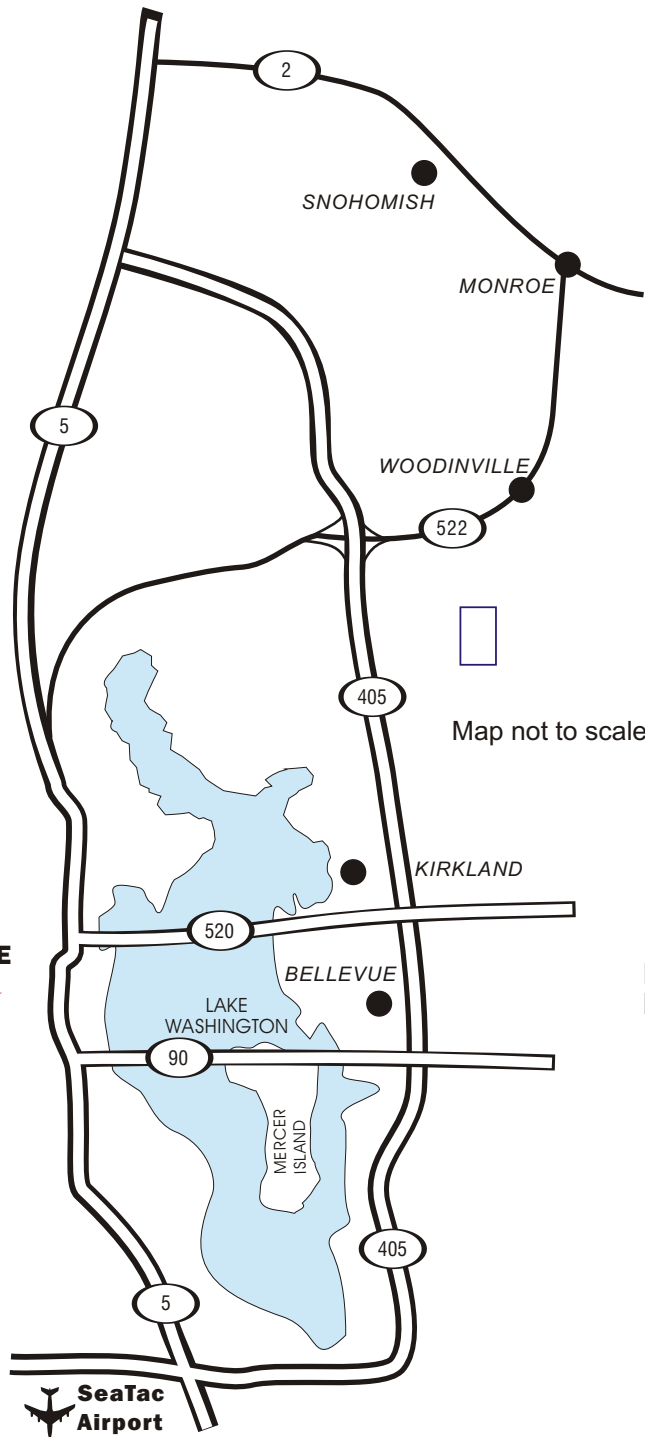

EVERETT

SEATTLE

Driving Directions to Research International from Downtown Seattle:

- Get onto I-5 and exit on to either the I-90 or Highway 520 eastbound.
- Take I-405 north to 522 east (exit 23).
- Take 522 east all the way into Monroe.
- Turn RIGHT onto Stevens Pass Hwy/US-2.
- Turn LEFT at 179th Ave. SE.
- Turn RIGHT onto 147th St. SE.
- 147th St. SE becomes Beaton Rd. SE.

Driving directions to Research International from SeaTac International Airport:

- Drive East on RENTAL CAR RETURN toward PARKING TERMINAL.
- Turn LEFT onto PARKING TERMINAL.
- Continue LEFT onto SEA TAC AIRPORT.
- Turn SLIGHT RIGHT onto TERMINAL/PARKING/RENTAL CAR RETURN.
- Stay straight to go onto N. EXIT DR.
- Merge onto WA-518 E. toward I-5/Seattle/Tacoma/I-405.
- Take I-405 N. toward Renton/Bellevue.
- Merge onto WA-522 E. via exit number 23 toward WA-202/Monroe/Wenatchee.
- Turn RIGHT onto Stevens Pass Hwy/US-2.
- Turn LEFT onto 179th Ave. SE.
- Turn RIGHT onto 147th St. SE.
- 147th St. SE becomes Beaton Rd. SE.

EVERETT

**Holiday Inn Express
Hotel & Suites**
19103 Highway 2
Monroe, WA 98272
360-863-1900
[Web Site Link](#)

Best Western Baron Inn
19233 Highway 2
Monroe, WA 98272
360-794-3111
800-528-1234 (reservations)
[Web Site Link](#)

SEATTLE

Map not to scale