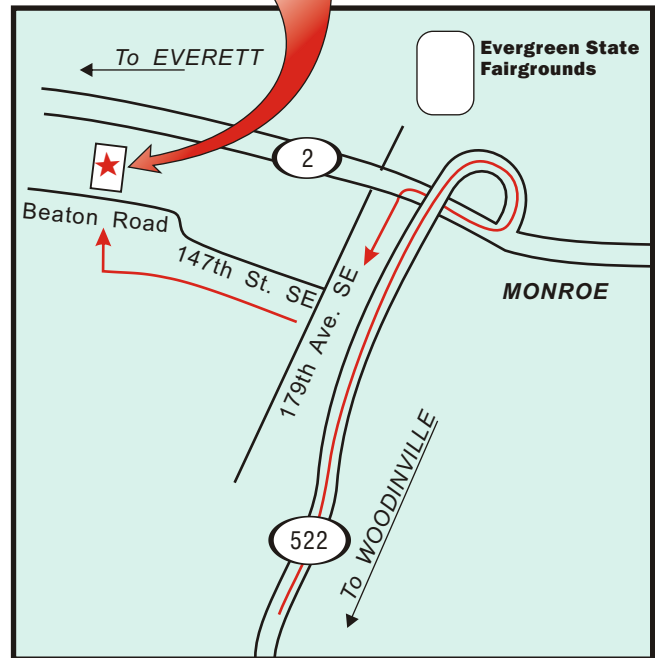

EVERETT

SEATTLE

Driving Directions to Research International from Downtown Seattle:

- Get onto I-5 and exit on to either the I-90 or Highway 520 eastbound.
- Take I-405 north to 522 east (exit 23).
- Take 522 east all the way into Monroe.
- Turn RIGHT onto Stevens Pass Hwy/US-2.
- Turn LEFT at 179th Ave. SE.
- Turn RIGHT onto 147th St. SE.
- 147th St. SE becomes Beaton Rd. SE.

Driving directions to Research International from SeaTac International Airport:

- Drive East on RENTAL CAR RETURN toward PARKING TERMINAL.
- Turn LEFT onto PARKING TERMINAL.
- Continue LEFT onto SEA TAC AIRPORT.
- Turn SLIGHT RIGHT onto TERMINAL/PARKING/RENTAL CAR RETURN.
- Stay straight to go onto N. EXIT DR.
- Merge onto WA-518 E. toward I-5/Seattle/Tacoma/I-405.
- Take I-405 N. toward Renton/Bellevue.
- Merge onto WA-522 E. via exit number 23 toward WA-202/Monroe/Wenatchee.
- Turn RIGHT onto Stevens Pass Hwy/US-2.
- Turn LEFT onto 179th Ave. SE.
- Turn RIGHT onto 147th St. SE.
- 147th St. SE becomes Beaton Rd. SE.

EVERETT

**Holiday Inn Express
Hotel & Suites**
19103 Highway 2
Monroe, WA 98272
360-863-1900
[Web Site Link](#)

Best Western Baron Inn
19233 Highway 2
Monroe, WA 98272
360-794-3111
800-528-1234 (reservations)
[Web Site Link](#)

SEATTLE

Map not to scale